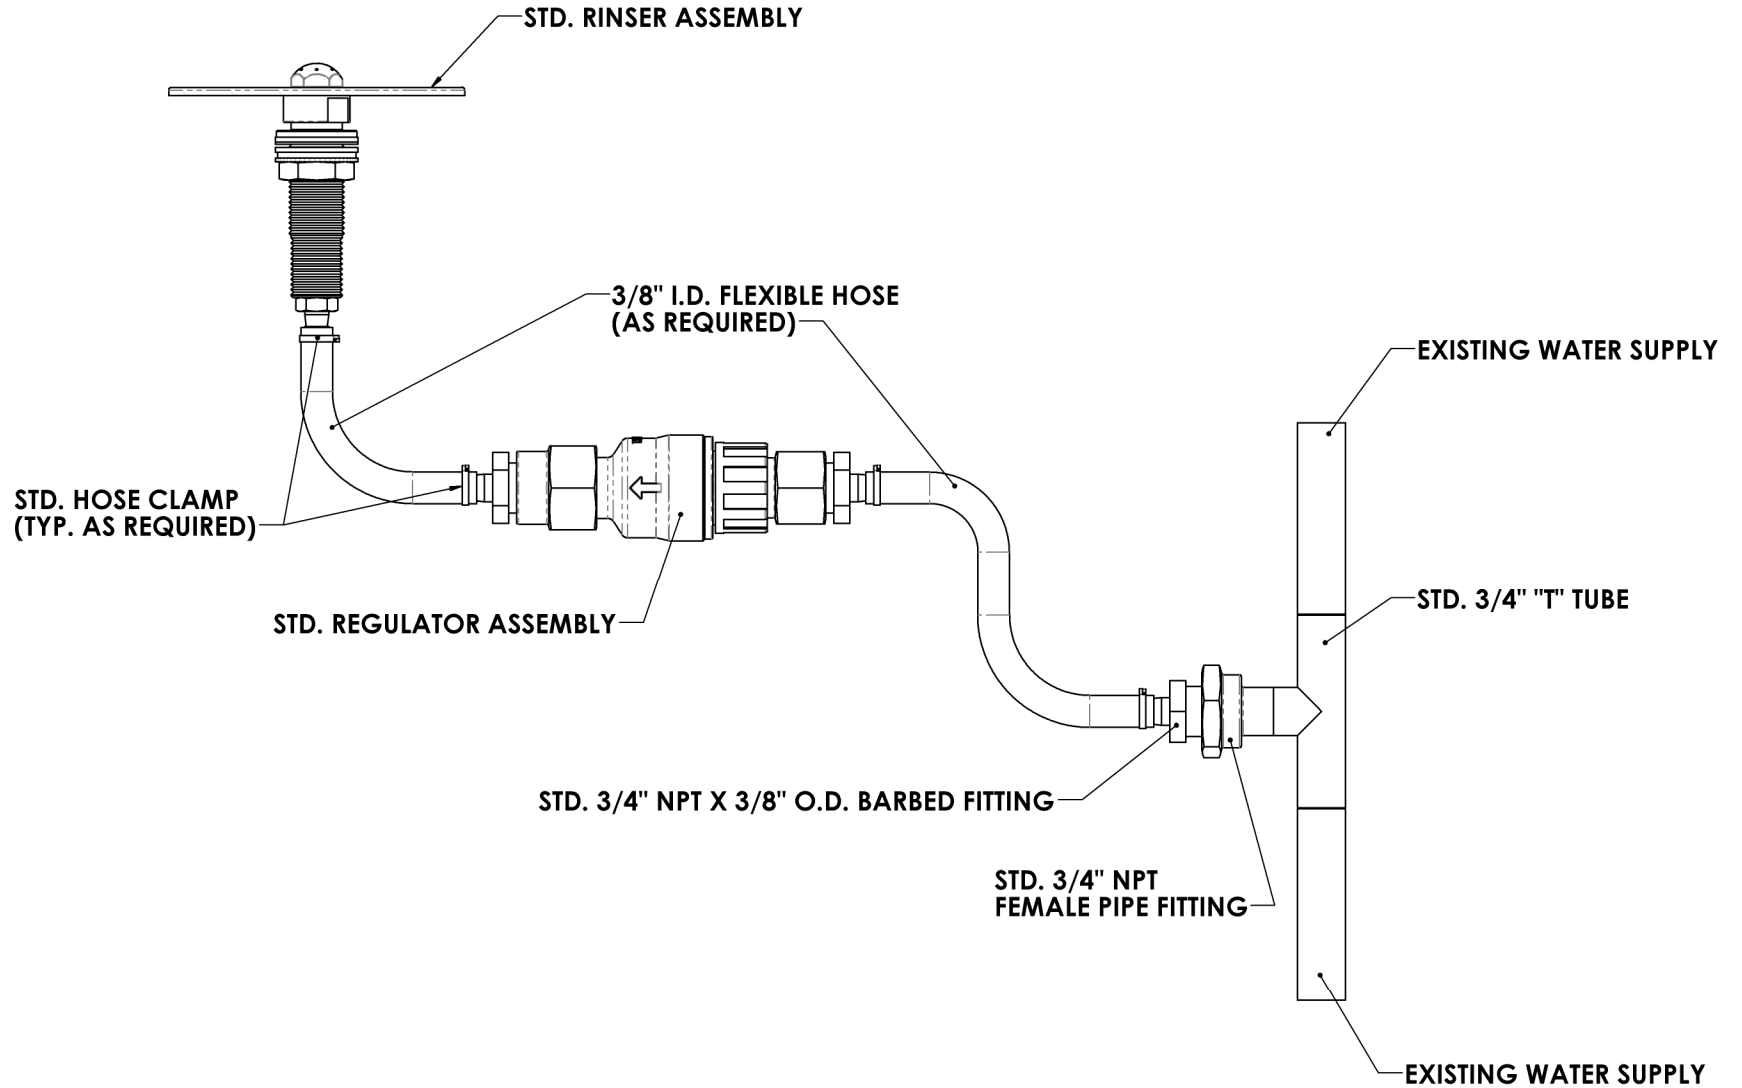

		REVISIONS			
LINE	REV.	DESCRIPTION	DATE	APPROVED	

PROPRIETARY AND CONFIDENTIAL

THE INFORMATION CONTAINED IN THIS DRAWING IS THE SOLE PROPERTY OF ACU PRECISION SHEET METAL. ANY REPRODUCTION IN PART OR AS A WHOLE WITHOUT THE WRITTEN PERMISSION OF ACU PRECISION SHEET METAL IS PROHIBITED.

ACU PRECISION SHEET METAL IS :
 AMERICAN COFFEE URN MANUFACTURING CO., INC

	NAME	DATE
DRAWN	L. WILLIAMS	10/17
MATERIAL	N/A	
FINISH	N/A	

TITLE:
RINSER & REGULATOR ALTERNATE INSTALLATION
AMERICAN COFFEE URN

DO NOT SCALE DRAWING