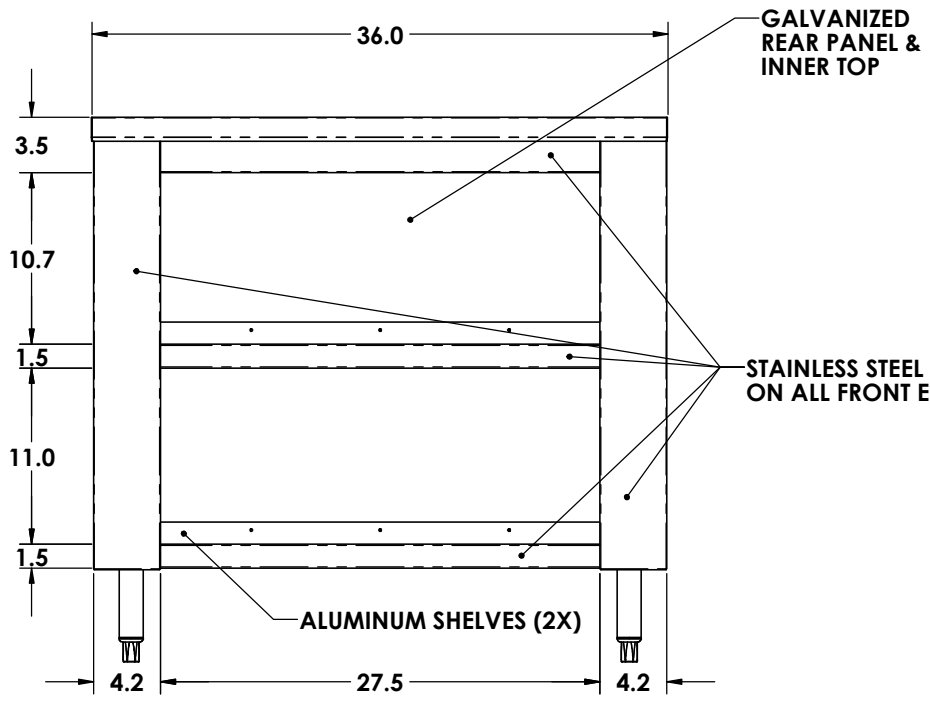

REV. NO.		REVISIONS	DATE	APPROVED

ADJUSTABLE STAINLESS STEEL LEGS