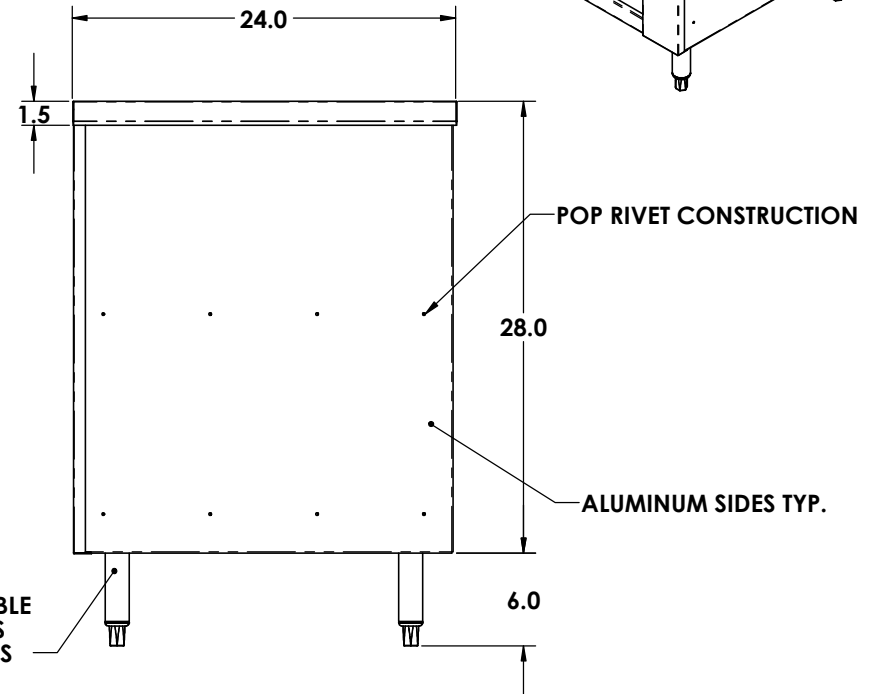

REV. NO.		REVISIONS	DATE	APPROVED

ADJUSTABLE STAINLESS STEEL LEGS