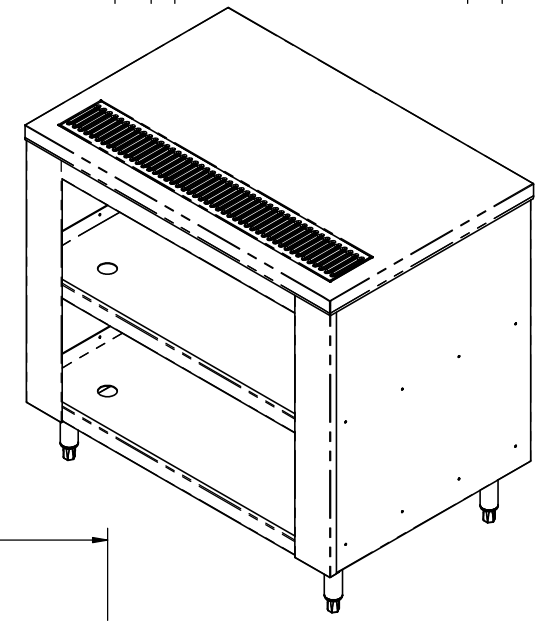

REV. NO.		REVISIONS	DATE	APPROVED

ADJUSTABLE STAINLESS STEEL LEGS

Proprietary and Confidential
 The Information contained in this drawing is the sole property of ACU Precision Sheet Metal. Any reproduction in part or as a whole without the written permission of ACU Precision Sheet Metal is Prohibited.
 ACU Precision Sheet Metal is:
 American Coffee Urn Manufacturing Co., Inc.

	NAME	DATE
DRAWN	M. Johs	07/14
MATERIAL	SEE NOTES	
FINISH	SEE NOTES	COMMENTS:

TITLE:
36" TABLE W\ DRAIN TOP 36"W X 24"D X 28"H
AMERICAN COFFEE URN