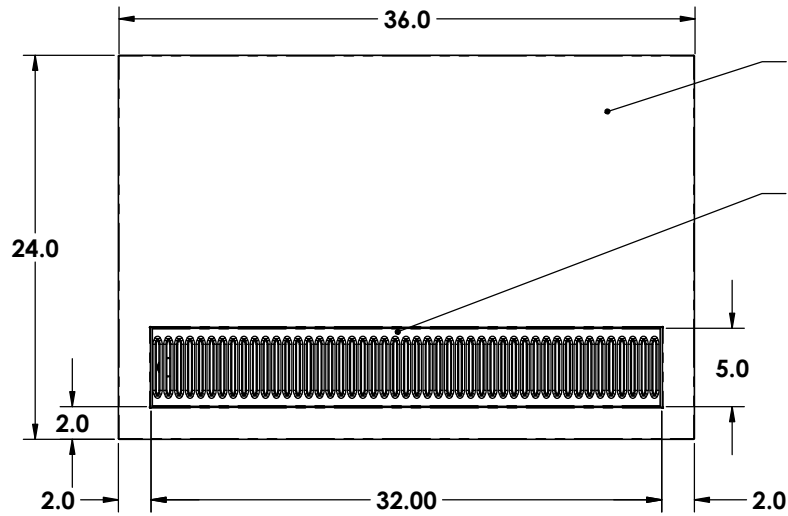

REV. NO.		REVISIONS	DATE	APPROVED

ADJUSTABLE STAINLESS STEEL LEGS